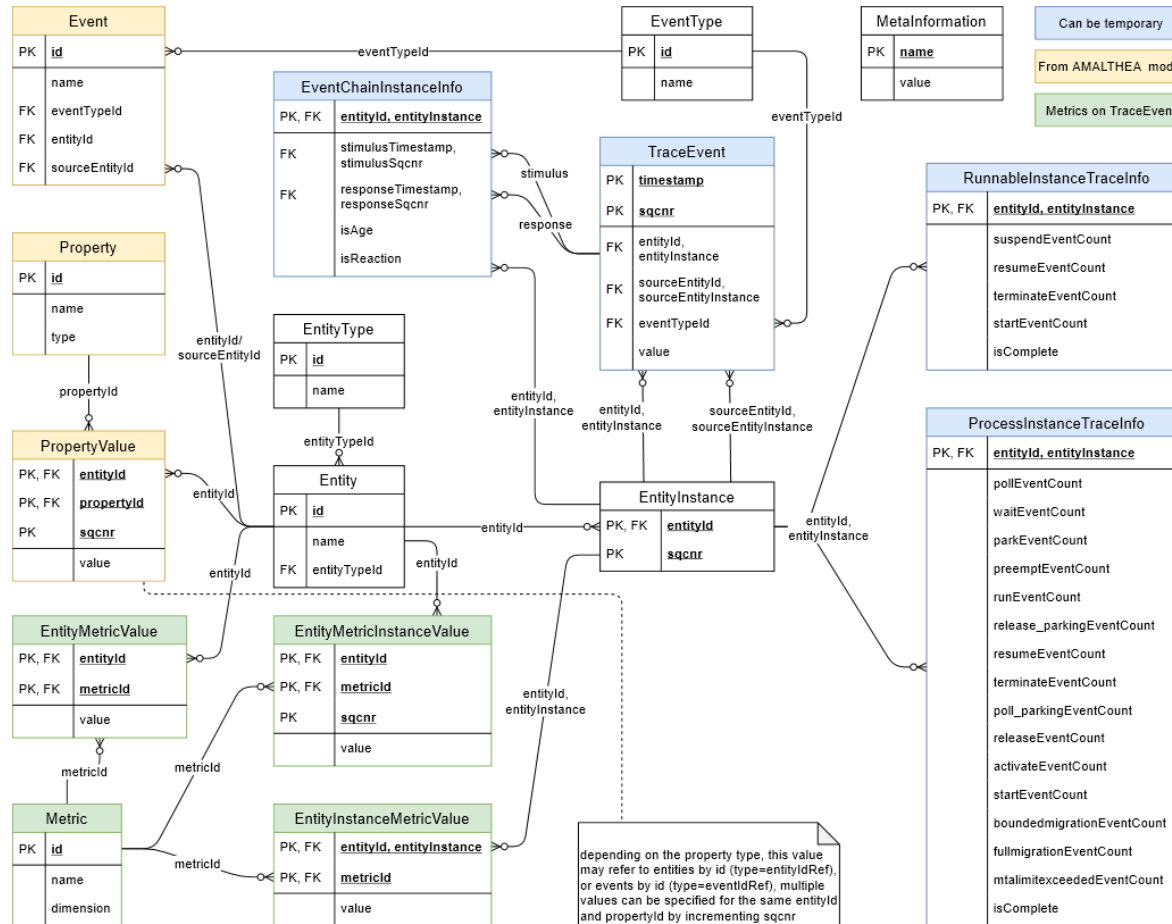

Product

- ▶ New Amalthea Trace Database (ATDB)
- ▶ New transformations BTF -> ATDB, ATDB -> Amalthea
- ▶ Extended Metrics Viewer

UI

- ▶ Added possibility to refresh a pinned visualization

Amalthea Trace Database

Amalthea Trace Database

- ▶ **SQLite database**
- ▶ **structured and consistent representation of**
 - trace data
 - extract of model content
 - metrics
- ▶ **suitable for exchange of metrics**
- ▶ **intended as a replacement for the measurement sub model**

Amalthea Trace Database

Extended Metrics Viewer

The screenshot shows the 'Extended Metrics Viewer' window for a trace file named 'trace-example.atdb'. The window displays a table with columns for 'Process name', 'Metric', 'Minimum [ns]', 'Maximum [ns]', 'Average [ns]', and 'Std. Dev. [ns]'. The data is organized into two groups of metrics, one for 'Task_10MS' (rows 1-15) and another for an unnamed task (rows 16-21). The table is divided into three sections: 'Process Time Metrics', 'Runnable Time Metrics', and 'EventChain Time Metrics'.

Process Time Metrics | Runnable Time Metrics | EventChain Time Metrics