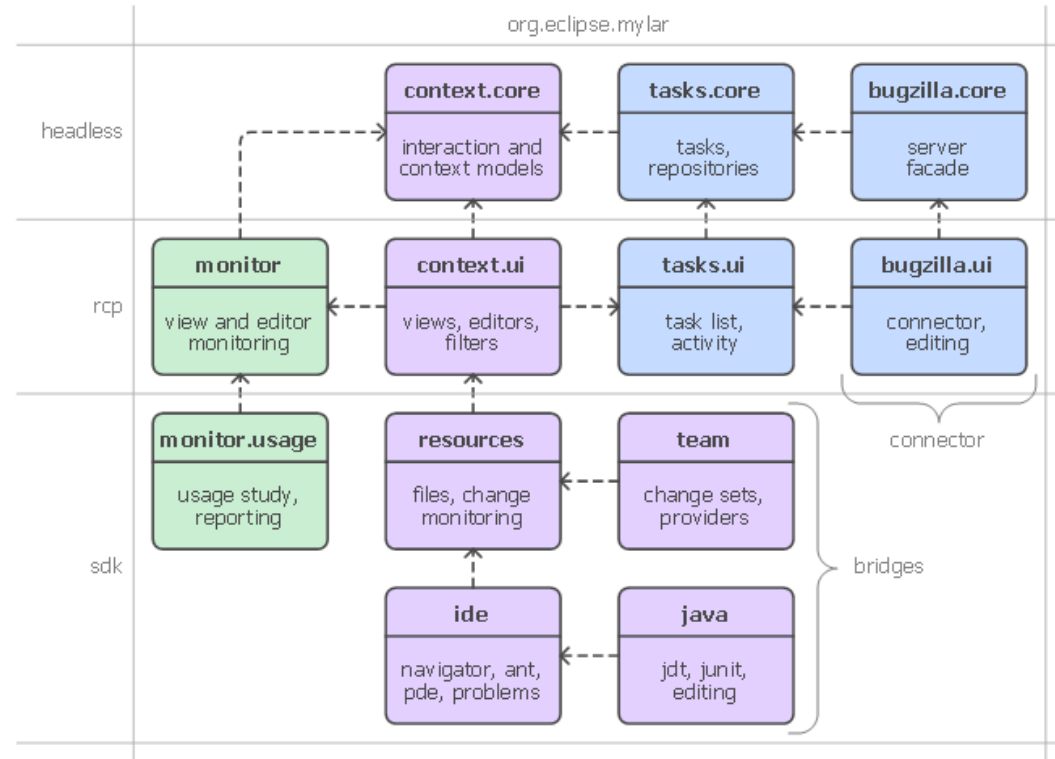

# Schedule

Release	Date	Platform Release	Notes
Mylyn 2.1M	August 27, 2007	Eclipse 3.3.0 and 3.4M1	
Mylyn 2.1	September 26, 2007	Eclipse 3.3.1 and 3.4M2	Europa Fall Maintenance
Mylyn 2.2M	November 7, 2007	Eclipse 3.3.1 and 3.4M3	
Mylyn 2.2	December 19, 2007	Eclipse 3.3.1 and 3.4M4	
Mylyn 2.3M	February 11, 2008	Eclipse 3.3.1 and 3.4M5	
Mylyn 2.3	February 27, 2008	Eclipse 3.3.2 and 3.4M5eh	Europa Winter Maintenance (Feb 29)
Mylyn 3.0RC1	May 21, 2008	Eclipse 3.4RC1	
Mylyn 3.0RC2	May 28, 2008	Eclipse 3.3.2 and 3.4RC2	
Mylyn 3.0RC3	June 4, 2008	Eclipse 3.3.2 and 3.4RC3	
Mylyn 3.0RC4	June 11, 2008	Eclipse 3.3.2 and 3.4RC4	
Mylyn 3.0	Jun 25, 2008	Eclipse 3.3.2 and 3.4.0	Ganymede Release

# APIs

- Breaking API changes since Mylyn 2.3:
  - See: [http://wiki.eclipse.org/Mylyn\\_Porting\\_Guide](http://wiki.eclipse.org/Mylyn_Porting_Guide)
  - Mylyn 2.3 supports Eclipse 3.4 and 3.3 (via separate streams)
- Frameworks:
  - Commons API
  - Context API
  - Tasks API
  - Monitor API
  - Team API
- Requires J2SE 1.5